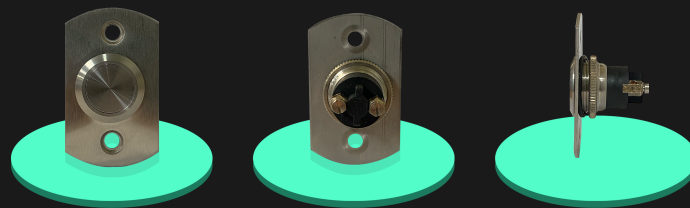

# ARN-1E Grade 2 Exit Terminator

Also includes: 2 Snake eye fixing screws (Part No. ARN 2E).

### Technical Specification Dimensions:

Height: 50mm

Depth: (maximum) 30mm

Width: 30mm

Weight: 32 grams

### Push Button:

IP Rating IP66

Contact rating 1 Amp 12-24VDC

### Features:

- Flush mounting plate
- IP66 rated push button
- Just 30mm wide to install on door frames
- Vandal resistant stainless steel construction
- Tamper proof snake eye screws
- Screw terminal connections
- Normally open operation